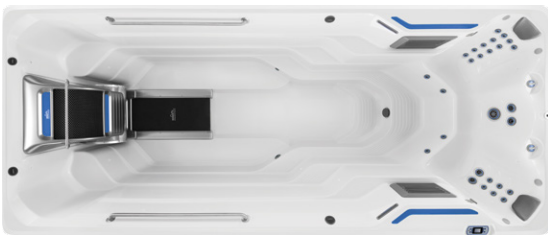

E-Series

with Hydrodrive™ Technology

FOR THE ULTIMATE AQUATIC EXPERIENCE

If living well is your top priority, E-Series is designed for you! These premium swim spas combine thoughtful conveniences with modern design, and are the only models that offer premiere Endless Pools technology like the Hydrodrive™ current and (optional) underwater treadmill. Level-up your fitness with a challenging swim or workout, then relax and enjoy the warm water and hydrotherapy seats in any of the E-series swim spas.

E500 457 cm L x 226 cm W x 147 cm H
15 ft L x 89 in W x 58 in H

E550 457 cm L x 239 cm W x 147 cm H
15 ft L x 94 in W x 58 in H

E700 518 cm L x 226 cm W x 147 cm H
17 ft L x 89 in W x 58 in H

E2000 610 cm L x 226 cm W x 147 cm H
20 ft L x 89 in W x 58 in H

Our premium Hydrodrive
current technology.

i All units displayed with optional underwater treadmill

X-Series

with SwimCross® Technology

A BALANCED SOLUTION FOR FUN AND FITNESS

Our practical, versatile X-Series swim spas have everything you need to power up aquatic exercise, recreational swimming, and family fun. The adjustable SwimCross® jetted current provides lift and resistance simultaneously, without the introduction of air, to provide the ideal flow for an invigorating swim or low-impact resistance training, at your pace!