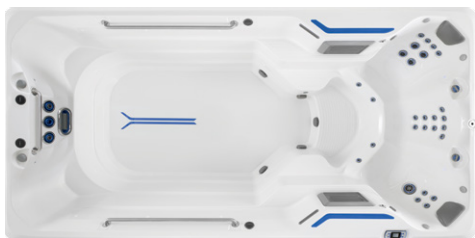

Our premium Hydrodrive
current technology.

i All units displayed with optional underwater treadmill

X-Series

with SwimCross® Technology

A BALANCED SOLUTION FOR FUN AND FITNESS

Our practical, versatile X-Series swim spas have everything you need to power up aquatic exercise, recreational swimming, and family fun. The adjustable SwimCross® jetted current provides lift and resistance simultaneously, without the introduction of air, to provide the ideal flow for an invigorating swim or low-impact resistance training, at your pace!

X500 457 cm L x 226 cm W x 127 cm H
15 ft L x 89 in W x 50 in H

X2000 610 cm L x 226 cm W x 147 cm H
20 ft L x 89 in W x 58 in H

SwimCross airless jet current configuration.

R-Series

with RecSport® Technology

ENDLESS POOLS QUALITY AT AN AFFORDABLE PRICE

Perfectly suited for those who want to experience the fun and functionality Endless Pools are known for, without breaking the bank. These compact, all-in-one swim spas feature our jetted RecSport® current which delivers recreation, exercise, and active family fun. Each model's layout is designed to provide ample seating and space for maximum fun and relaxation!