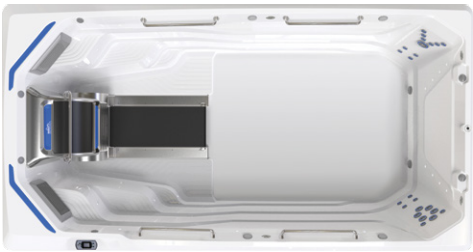

E-Series

with Hydrodrive™ Technology

FOR THE ULTIMATE AQUATIC EXPERIENCE

If living well is your top priority, E-Series is designed for you! These premium swim spas combine thoughtful conveniences with modern design, and are the only models that offer premiere Endless Pools technology like the Hydrodrive™ current and (optional) underwater treadmill. Level-up your fitness with a challenging swim or workout, then relax and enjoy the warm water and hydrotherapy seats in any of the E-series swim spas.

E500 457 cm L x 226 cm W x 147 cm H
15 ft L x 89 in W x 58 in H

E550 457 cm L x 239 cm W x 147 cm H
15 ft L x 94 in W x 58 in H

E700 518 cm L x 226 cm W x 147 cm H
17 ft L x 89 in W x 58 in H

E2000 610 cm L x 226 cm W x 147 cm H
20 ft L x 89 in W x 58 in H

Our premium Hydrodrive
current technology.

i All units displayed with optional underwater treadmill

X-Series

with SwimCross® Technology

A BALANCED SOLUTION FOR FUN AND FITNESS

Our practical, versatile X-Series swim spas have everything you need to power up aquatic exercise, recreational swimming, and family fun. The adjustable SwimCross® jetted current provides lift and resistance simultaneously, without the introduction of air, to provide the ideal flow for an invigorating swim or low-impact resistance training, at your pace!