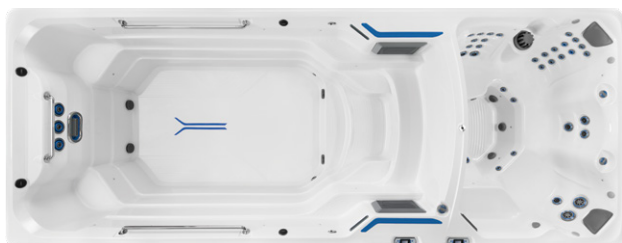

Our premium Hydrodrive
current technology.

i All units displayed with optional underwater treadmill

X-Series

with SwimCross® Technology

A BALANCED SOLUTION FOR FUN AND FITNESS

Our practical, versatile X-Series swim spas have everything you need to power up aquatic exercise, recreational swimming, and family fun. The adjustable SwimCross® jetted current provides lift and resistance simultaneously, without the introduction of air, to provide the ideal flow for an invigorating swim or low-impact resistance training, at your pace!

X500 457 cm L x 226 cm W x 127 cm H
15 ft L x 89 in W x 50 in H

X2000 610 cm L x 226 cm W x 147 cm H
20 ft L x 89 in W x 58 in H

SwimCross airless jet current configuration.

R-Series

with RecSport® Technology

ENDLESS POOLS QUALITY AT AN AFFORDABLE PRICE

Perfectly suited for those who want to experience the fun and functionality Endless Pools are known for, without breaking the bank. These compact, all-in-one swim spas feature our jetted RecSport® current which delivers recreation, exercise, and active family fun. Each model's layout is designed to provide ample seating and space for maximum fun and relaxation!